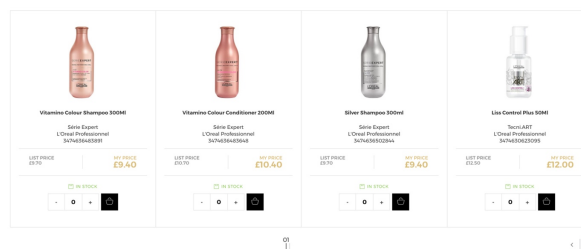

Retail Best Sellers

Your advantages

Customer services